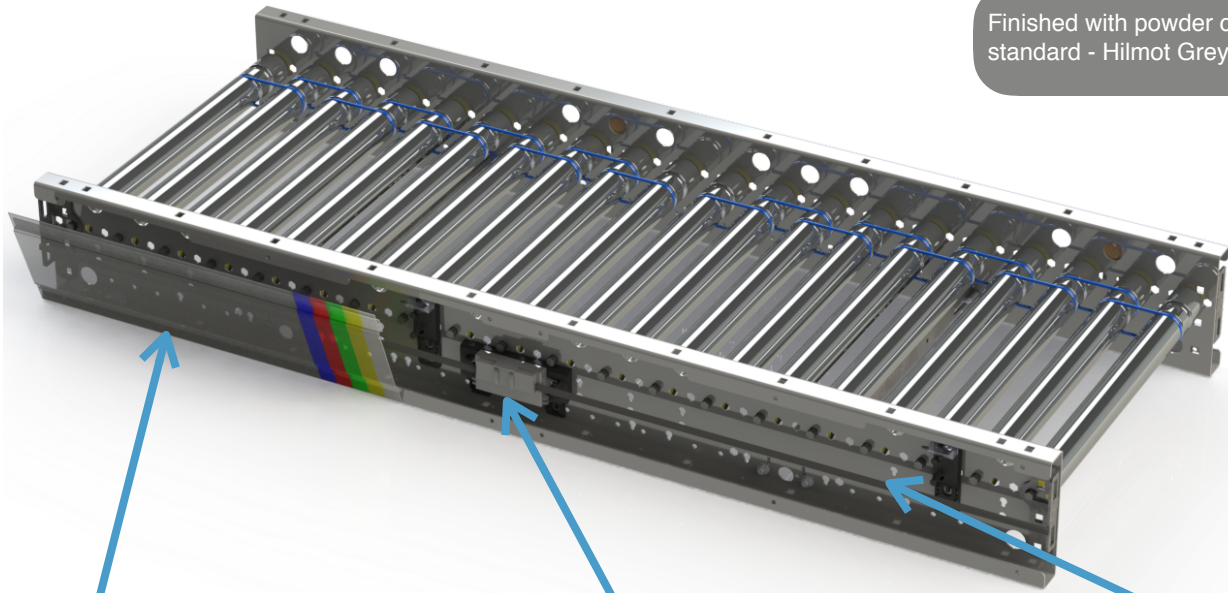

HILMOT MDR STRAIGHT

INTERMEDIATE MODULE - Series 1500

Controls Platform: H-20 Auto

Up to 60 lbs
Up to -180 FPM
Gear Ratio 16:1
Minimum Product Size 8" X 8"
O-Band

Hilmot MDR Straight modules are available in the widths, lengths and zones you need for your high-speed, light to medium duty distribution system. Pre-wired conveyor sections can be networked with a variety of technologies and are easily configured for multiple applications. All electric operation ensures a consistent and quiet system that is easy to maintain. Zero pressure accumulation is standard.

Finished with powder coat standard - Hilmot Grey RAL 9022

- Durable Hinged Plastic Snap-Lock Cover
- Transparent Finish Allows for Visible Diagnostics
- Color Options Available

- Two Zone H20 ZPA Controller with Quick-Snap Wire Displacement Tray
- Selectable Logic Settings & Quick Connect Cables for Motors and Sensors
- Tool-less Snap-In Bracket Design

- Keyed Flat Cable Design Allows For Ease of 24 VDC Power Distribution
- Integrated Cable Management Features

Key Features and Benefits

- Light to medium weight applications up to 60 lbs
- Resilient and durable construction. Perfect for distribution, warehouse, process lines and postal applications
- Tool-less mounting brackets for all electrical components.
- Electrical components have quick connect terminals for easy installations and expansion.
- Patent pending Hilmot rail hinge covers allow for easy access to electrical components
- Using durable, high tension 5/16 O-bands
- Available ZPA Analyzer allows for system diagnostic and commissioning.
- Standard IP54,