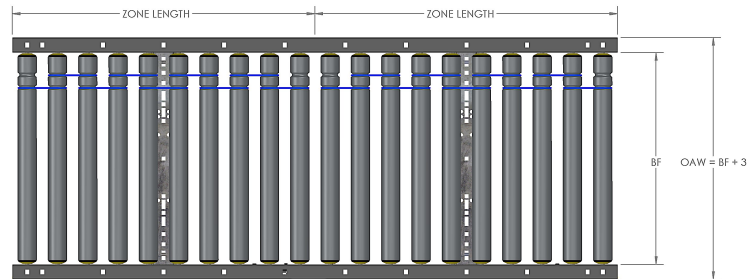

HILMOT MDR STRAIGHT

INTERMEDIATE MODULE - Series 1500

Controls Platform: H-20 Auto

Up to 60 lbs
Up to -180 FPM
Gear Ratio 16:1
Minimum Product Size 8" X 8"
O-Band

Hilmot MDR Straight modules are available in the widths, lengths and zones you need for your high-speed, light to medium duty distribution system. Pre-wired conveyor sections can be networked with a variety of technologies and are easily configured for multiple applications. All electric operation ensures a consistent and quiet system that is easy to maintain. Zero pressure accumulation is standard.

Finished with powder coat standard - Hilmot Grey RAL 9022

- Durable Hinged Plastic Snap-Lock Cover
- Transparent Finish Allows for Visible Diagnostics
- Color Options Available

- Two Zone H20 ZPA Controller with Quick-Snap Wire Displacement Tray
- Selectable Logic Settings & Quick Connect Cables for Motors and Sensors
- Tool-less Snap-In Bracket Design

- Keyed Flat Cable Design Allows For Ease of 24 VDC Power Distribution
- Integrated Cable Management Features

Key Features and Benefits

- Light to medium weight applications up to 60 lbs
- Resilient and durable construction. Perfect for distribution, warehouse, process lines and postal applications
- Tool-less mounting brackets for all electrical components.
- Electrical components have quick connect terminals for easy installations and expansion.
- Patent pending Hilmot rail hinge covers allow for easy access to electrical components
- Using durable, high tension 5/16 O-bands
- Available ZPA Analyzer allows for system diagnostic and commissioning.
- Standard IP54,