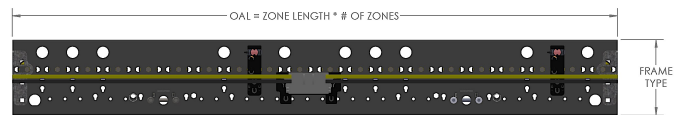

HILMOT MDR STRAIGHT

INTERMEDIATE MODULE - Series 1500

Controls Platform: H-20 Auto

Up to 60 lbs
Up to -180 FPM
Gear Ratio 16:1
Minimum Product Size 8" X 8"
O-Band

Hilmot MDR Straight modules are available in the widths, lengths and zones you need for your high-speed, light to medium duty distribution system. Pre-wired conveyor sections can be networked with a variety of technologies and are easily configured for multiple applications. All electric operation ensures a consistent and quiet system that is easy to maintain. Zero pressure accumulation is standard.

Finished with powder coat standard - Hilmot Grey RAL 9022

- Durable Hinged Plastic Snap-Lock Cover
- Transparent Finish Allows for Visible Diagnostics
- Color Options Available

- Two Zone H20 ZPA Controller with Quick-Snap Wire Displacement Tray
- Selectable Logic Settings & Quick Connect Cables for Motors and Sensors
- Tool-less Snap-In Bracket Design

- Keyed Flat Cable Design Allows For Ease of 24 VDC Power Distribution
- Integrated Cable Management Features

Key Features and Benefits

- Light to medium weight applications up to 60 lbs
- Resilient and durable construction. Perfect for distribution, warehouse, process lines and postal applications
- Tool-less mounting brackets for all electrical components.
- Electrical components have quick connect terminals for easy installations and expansion.
- Patent pending Hilmot rail hinge covers allow for easy access to electrical components
- Using durable, high tension 5/16 O-bands
- Available ZPA Analyzer allows for system diagnostic and commissioning.
- Standard IP54,